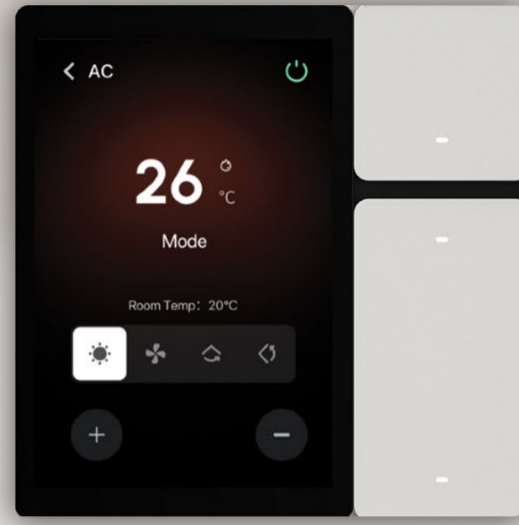

3.5 inch Touch Panel

- Features a 3.5 inch full touch panel for controlling all network equipment.
- Includes three mechanical keys with internal relay and scenario capabilities.
- Equipped with built-in IR to control air conditioners, TVs, and more.

شاشة لمس بقياس ٣,٥ بوصات

- مزودة بلوحة لمس كاملة للتحكم بجميع أجهزة الشبكة
- تحتوي على ثلاثة مفاتيح ميكانيكية مزودة بريليه داخلي مع دعم للسياريوهات
- مجهزة بمستشعر IR مدمج للتحكم بالمكيفات وأجهزة التلفاز وغيرها

5-inch Touch Panel

- Features a 5-inch full-touch panel.
- Equipped with a smart LAN port.
- Provides intelligent control of all network equipment.
- Voice communication capability over a network

شاشة لمس بقياس ٥ بوصات

- مزودة بلوحة لمس كاملة بحجم ٥ بوصات
- تحتوي على منفذ LAN ذكي
- تتيح التحكم الذكي بجميع أجهزة الشبكة
- تدعم خاصية الاتصال الصوتي عبر الشبكة